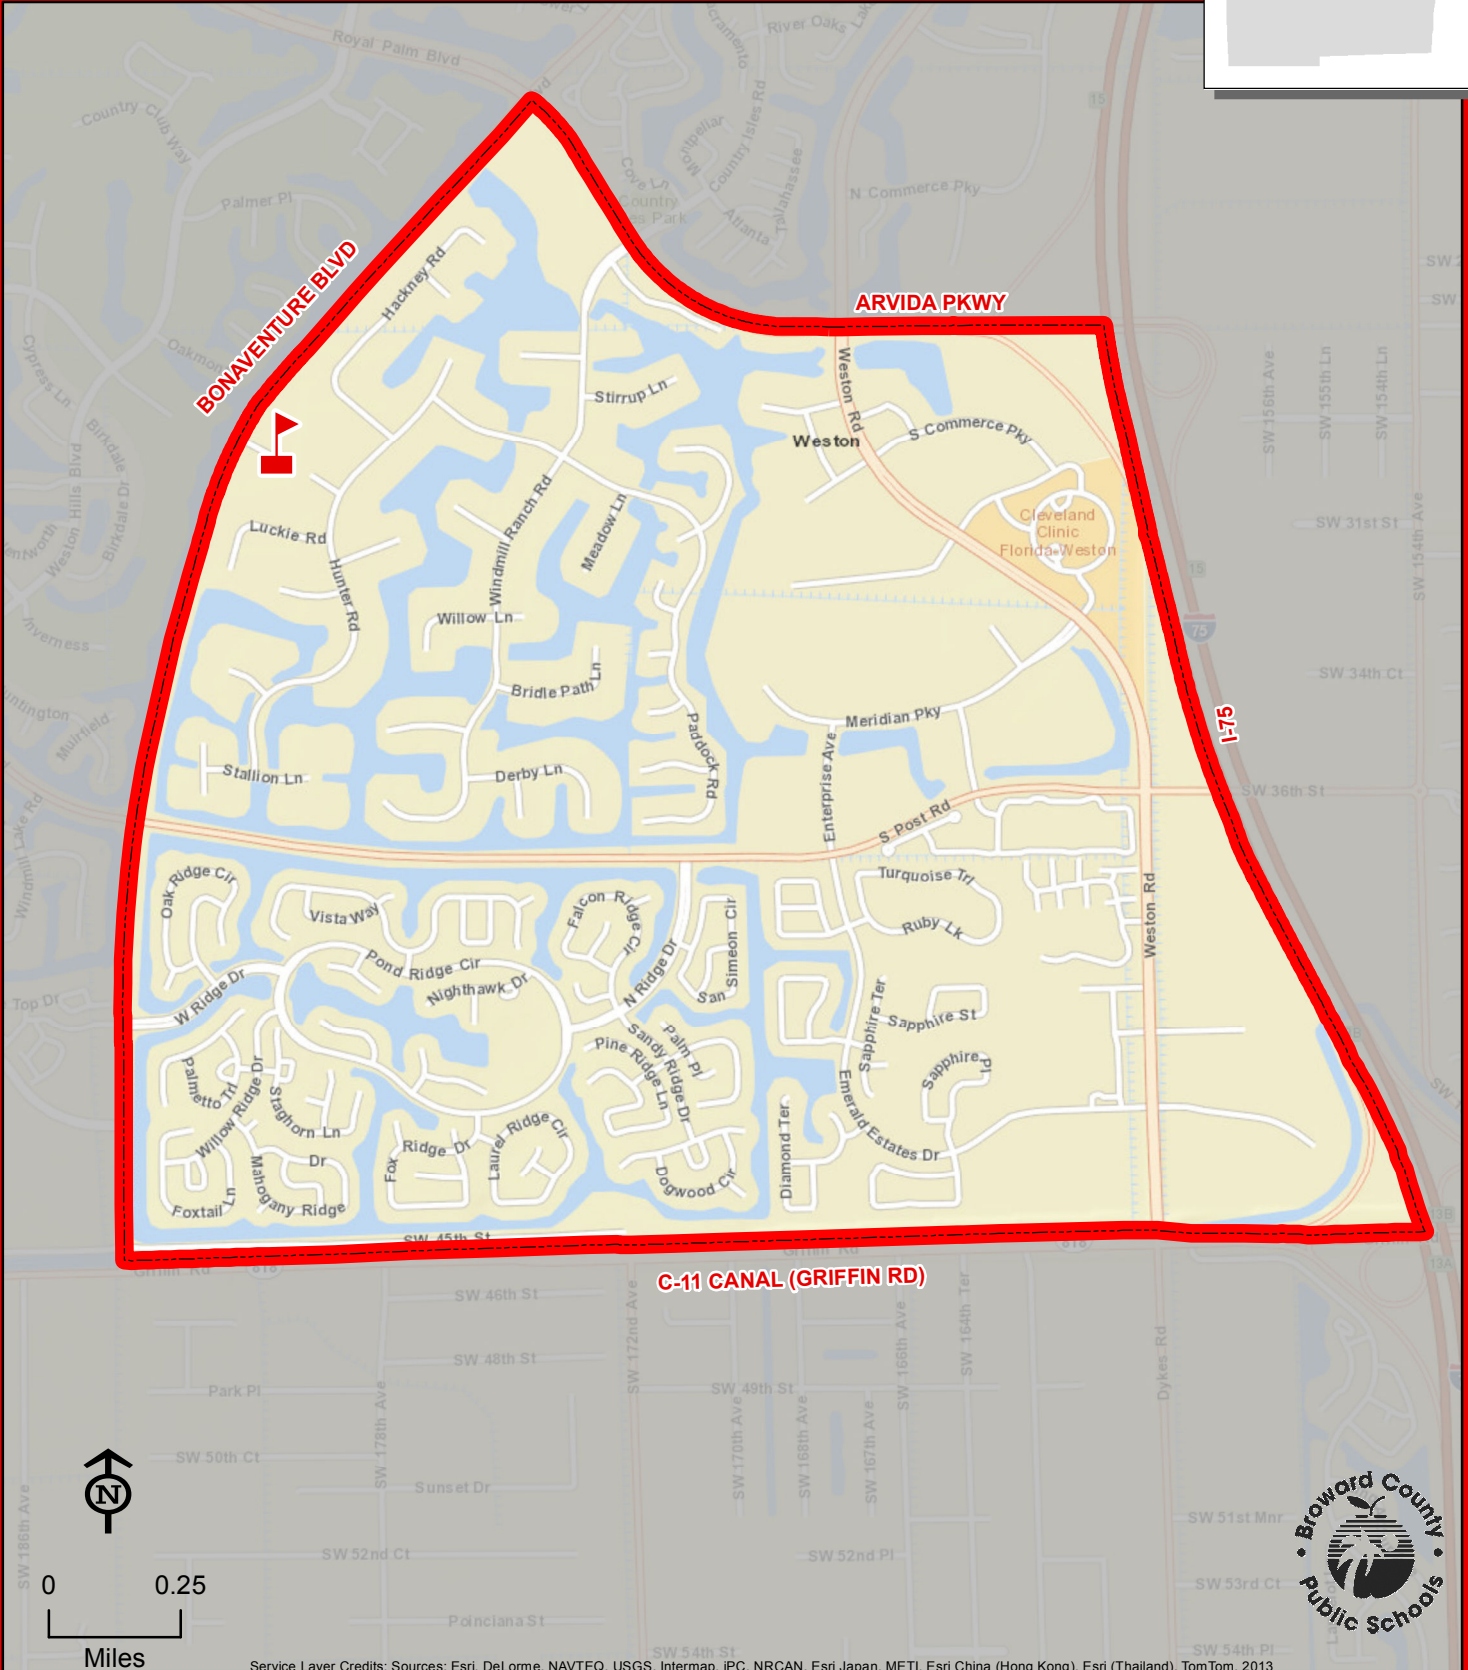

EVERGLADES ELEMENTARY SCHOOL

2900 BONAVENTURE BOULEVARD
WESTON, FLORIDA 33331
754-323-5600

Service Layer Credits: Sources: Esri, DeLorme, NAVTEQ, USGS, Intermap, IPC, NRCAN, Esri Japan, METI, Esri China (Hong Kong), Esri (Thailand), TomTom, 2013

THIS MAP IS FOR CONCEPTUAL PURPOSES ONLY AND SHOULD NOT BE USED FOR LEGAL BOUNDARY DETERMINATIONS